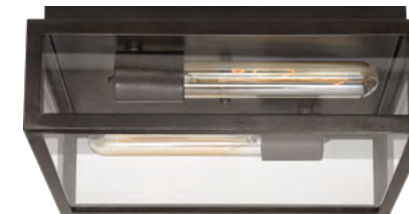

A **FRESNO FRAMED MEDIUM SCONCE**
CHD2933

A **FRESNO MEDIUM FRAMED SCONCE**
CHD2933 | H: 17.75" x W: 6"

B

E

opposite page

B **FRESNO SMALL FRAMED SEMI-FLUSH MOUNT**
CHC4036 | H: 11.5" x W: 5"

C

C **FRESNO SMALL FRAMED FLUSH MOUNT**
CHC4033 | H: 4.25" x W: 8"

D

D **FRESNO MEDIUM FRAMED FLUSH MOUNT**
CHC4035 | H: 4.25" x W: 12"

E **FRESNO SMALL FRAMED SCONCE**
CHD2930 | H: 10.5" x W: 5"

F **FRESNO LARGE FRAMED SCONCE**
CHD2935 | H: 21.75" x W: 6"

G **FRESNO GRANDE FRAMED SCONCE**
CHD2936 | H: 29.75" x W: 9"