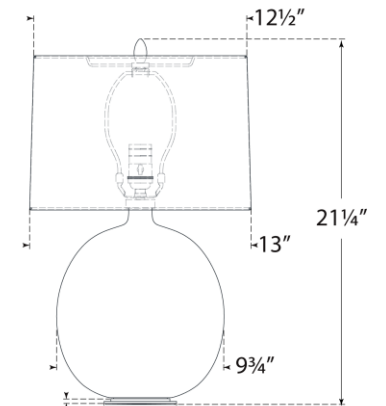

TEAR SHEET

Sao Paulo 21" Table Lamp

Item # TOB 3693CSA-L

Designer: Thomas O'Brien

Height: 21.25"

Width: 13"

Base: 4.25" Round

Finishes: CIV, CRN, CSA

Shade Treatments: L

Shade Details: 12.5" x 13" x 9" Oval

Socket: E26 Dimmer

Wattage: 15 LED A19

Weight: 13 Pounds

Note: UL Only | Reactive Ceramic Glazes Will Vary in Color and Texture

Top View

Side View