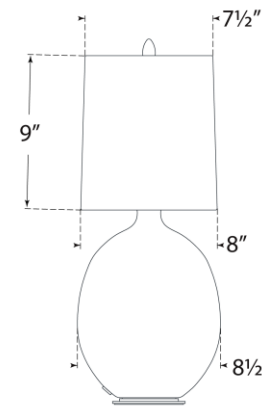

TEAR SHEET

Sao Paulo 21" Table Lamp

Item # TOB 3693CSA-L

Designer: Thomas O'Brien

Height: 21.25"

Width: 13"

Base: 4.25" Round

Finishes: CIV, CRN, CSA

Shade Treatments: L

Shade Details: 12.5" x 13" x 9" Oval

Socket: E26 Dimmer

Wattage: 15 LED A19

Weight: 13 Pounds

Note: UL Only | Reactive Ceramic Glazes Will Vary in Color and Texture

Top View

Side View

Front View